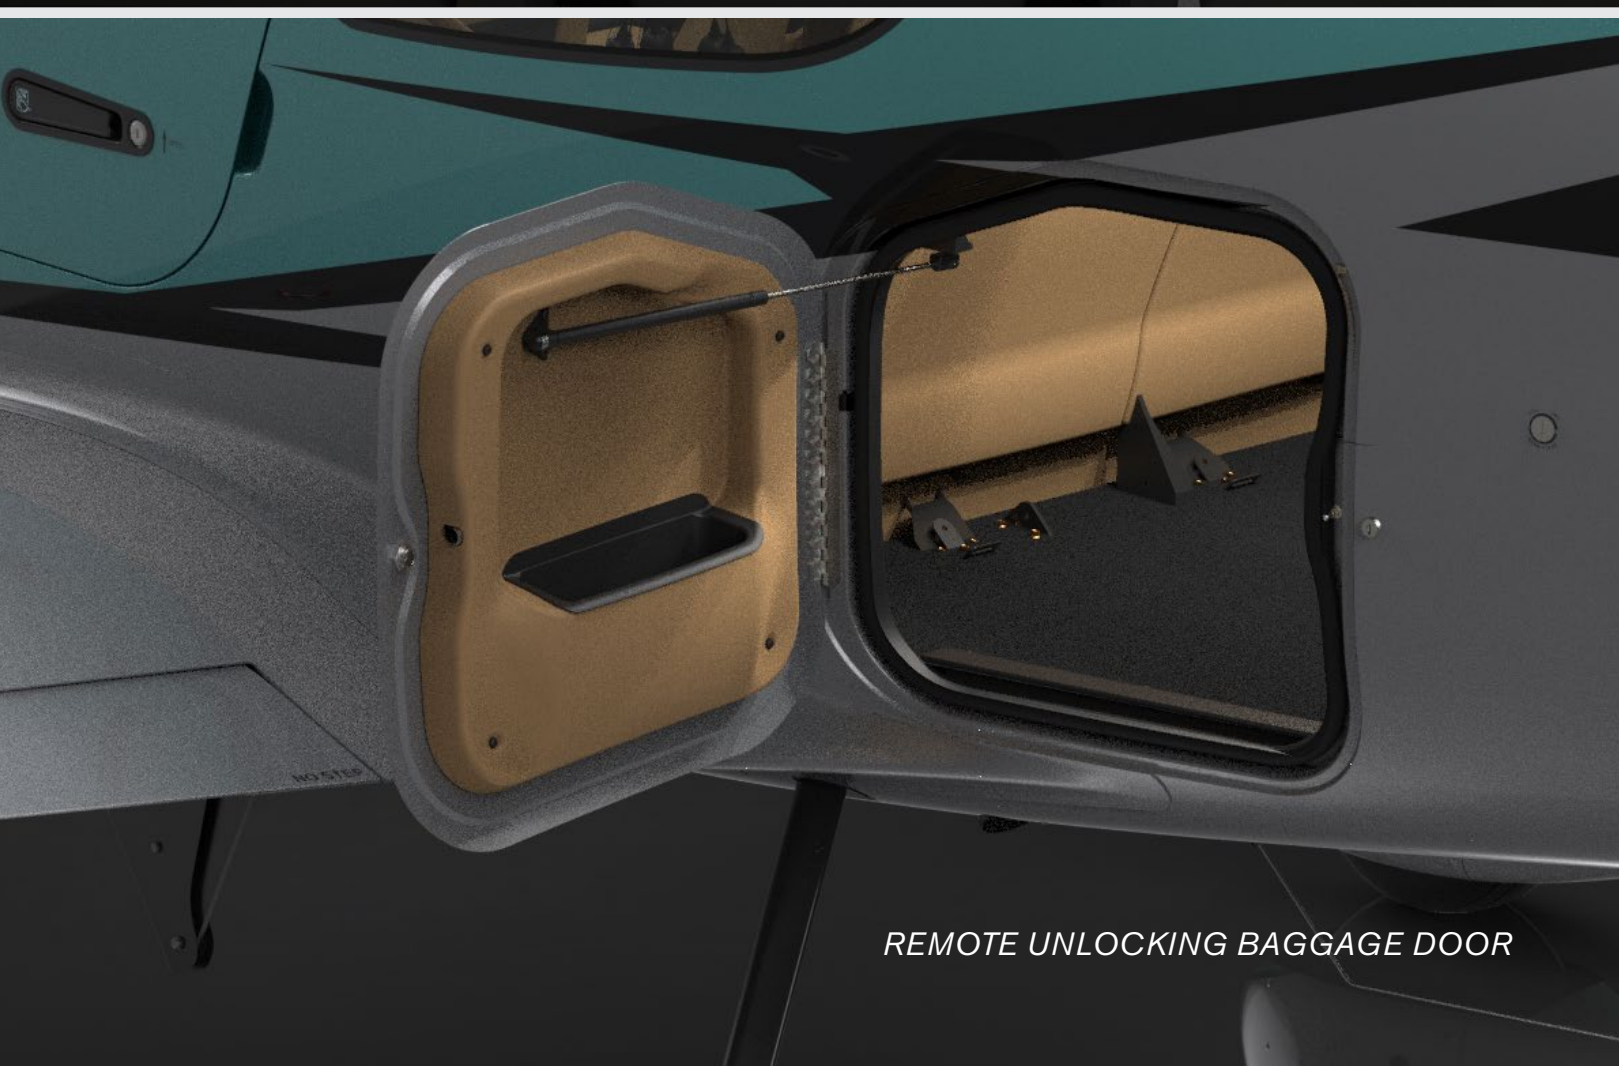

Lights and Vents | Black

Yoke and Door Release | Raven Premium Leather

HIGH POWER USB-A & USB-C PORTS

SPECTRA™ ILLUMINATED STEPS

REMOTE UNLOCKING BAGGAGE DOOR

OPTIONAL HARTZELL 4-BLADE COMPOSITE PROPELLER

PERSPECTIVE+™ BY GARMIN® | AIR CONDITIONING | TURBOCHARGED | AIRFRAME PARACHUTE | Xi INDIVIDUALIZATION | FLIGHT INTO KNOWN ICE | CIRRUS iQ